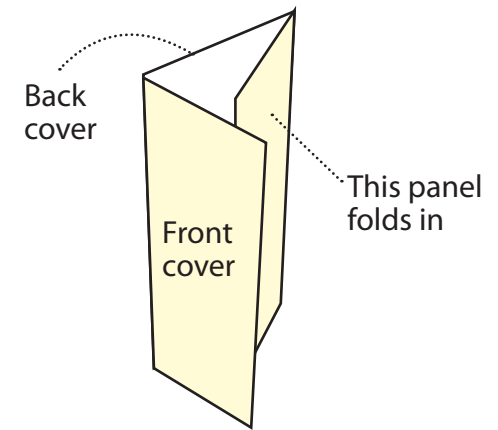

97mm

100mm

100mm

Fold

Fold

Bleed area

Please continue any colouring or images 3mm over the edge of the sheet of paper

Trim

The solid red line is the edge of the sheet of paper - 297x210mm

Safe area

Keep the text well inside the white area

Images

Please ensure all the images are at least 300dpi and that full colour images are CMYK. Low resolution images may not print clearly

**A4 leaflet
297x210mm
Roll folded to give
three panels**

This panel folds in

Back cover

Front cover

See next page of PDF for other side

100mm

100mm

97mm

Fold

Fold

Bleed area

Please continue any colouring or images 3mm over the edge of the sheet of paper

Trim

The solid red line is the edge of the sheet of paper - 297x210

Safe area

Keep the text well inside the white area